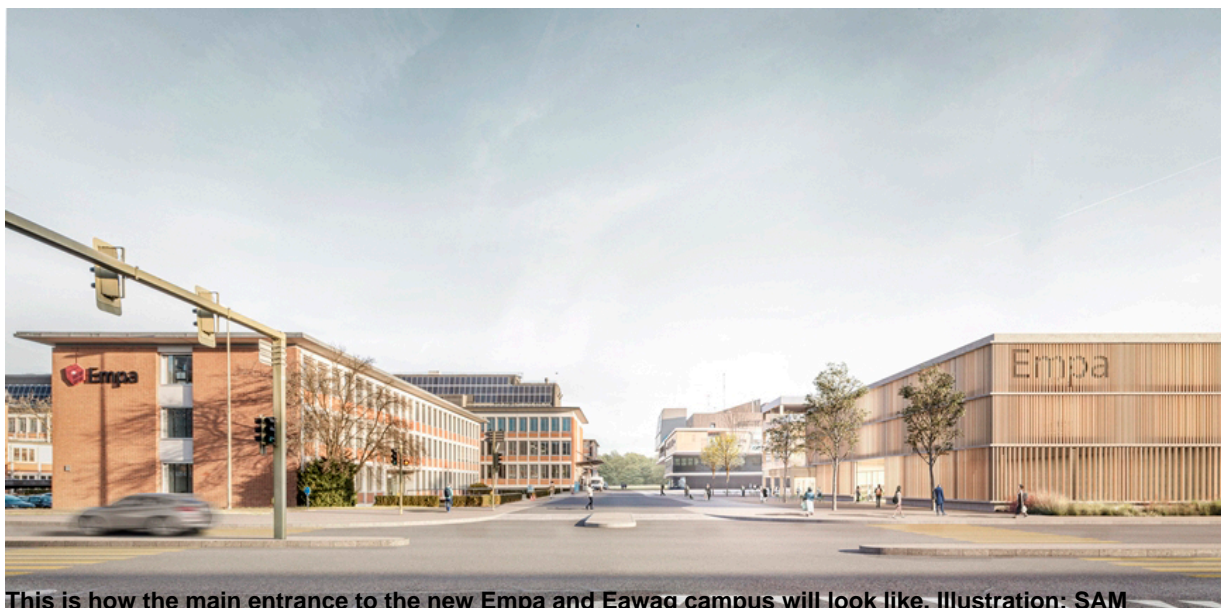

## Go-ahead for an innovative research campus

May 7, 2021, Topics: Organisation & Staff

**On Wednesday, 5 May, the expansion of the Empa and Eawag research campus in Dübendorf began with a ground-breaking ceremony for a new laboratory building. This was attended by representatives of the two research institutes, the general contractor, the architectural office and the city of Dübendorf.**

Further information: [Ground-breaking ceremony for new research campus](#)

This is how the main entrance to the new Empa and Eawag campus will look like. Illustration: SAM Architects / Filippo Bolognese Images